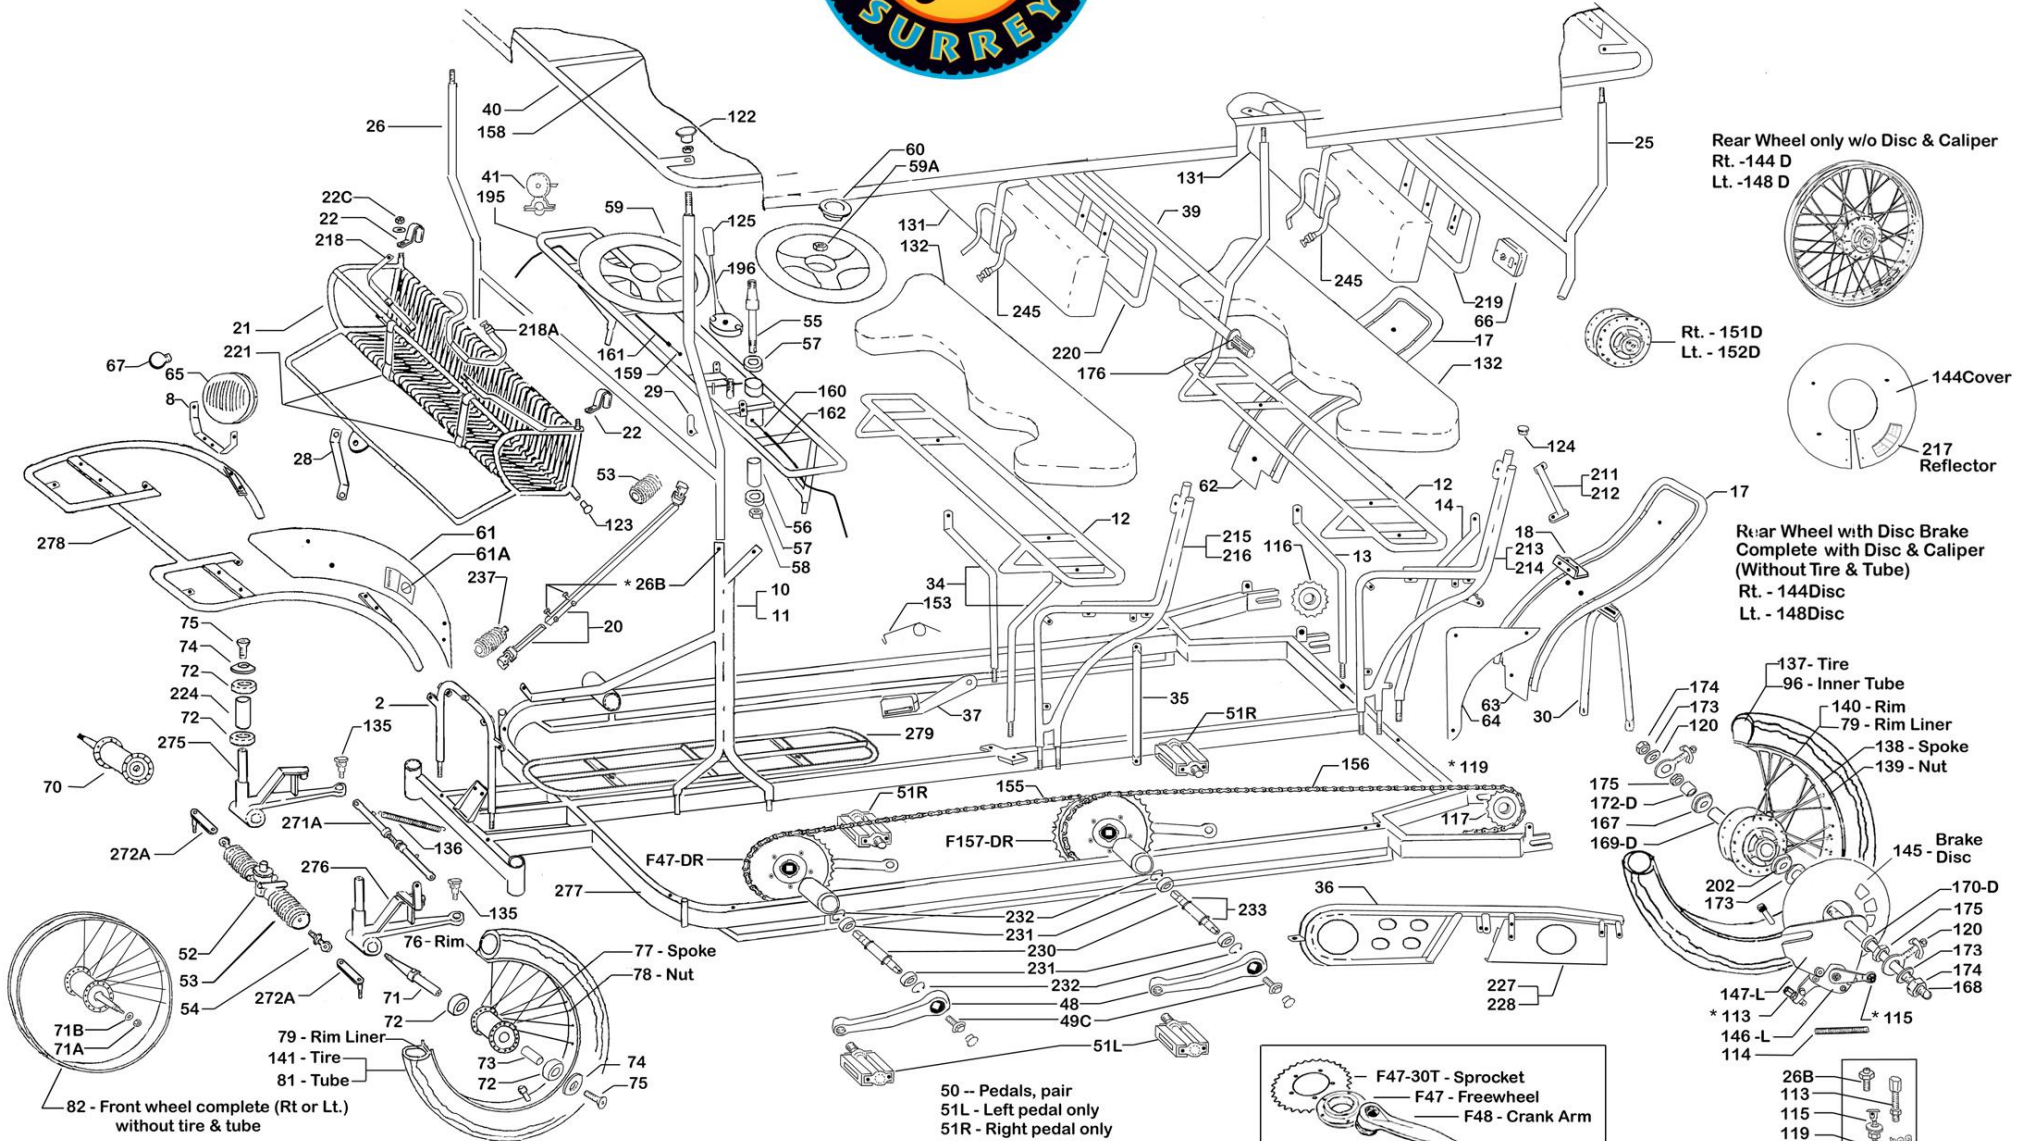

Wheel Fun Surrey Double Surrey with Disc Brake

Rear Wheel only w/o Disc & Caliper
Rt. -144 D
Lt. -148 D

Rt. - 151D
Lt. - 152D

Rear Wheel with Disc Brake
Complete with Disc & Caliper
(Without Tire & Tube)
Rt. - 144Disc
Lt. - 148Disc