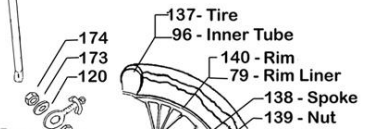

175 - Brake Disc
172-D
167
169-D
174
173
202
173
145 - Brake Disc
170-D
175
120
173
174
168

* Enlarged view
of small items

50 -- Pedals, pair
51L - Left pedal only
51R - Right pedal only