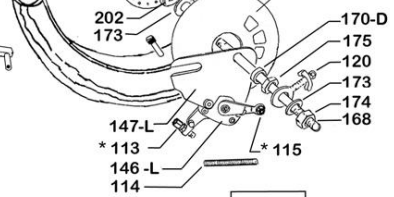

175 - Brake Disc
172-D
167
169-D
174
173
202
173
145 - Brake Disc
170-D
175
120
173
174
168

* Enlarged view
of small items

50 -- Pedals, pair
51L - Left pedal only
51R - Right pedal only