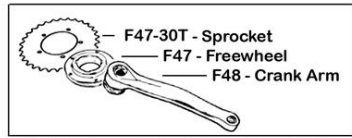

F47-30T - Sprocket
F47 - Freewheel
F48 - Crank Arm

26B
113
115
119

82 - Front wheel complete (Rt or Lt.)
without tire & tube