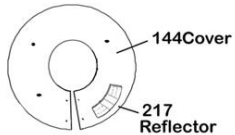

Rear Wheel with Disc Brake
Complete with Disc & Caliper
(Without Tire & Tube)
Rt. - 144Disc
Lt. - 148Disc